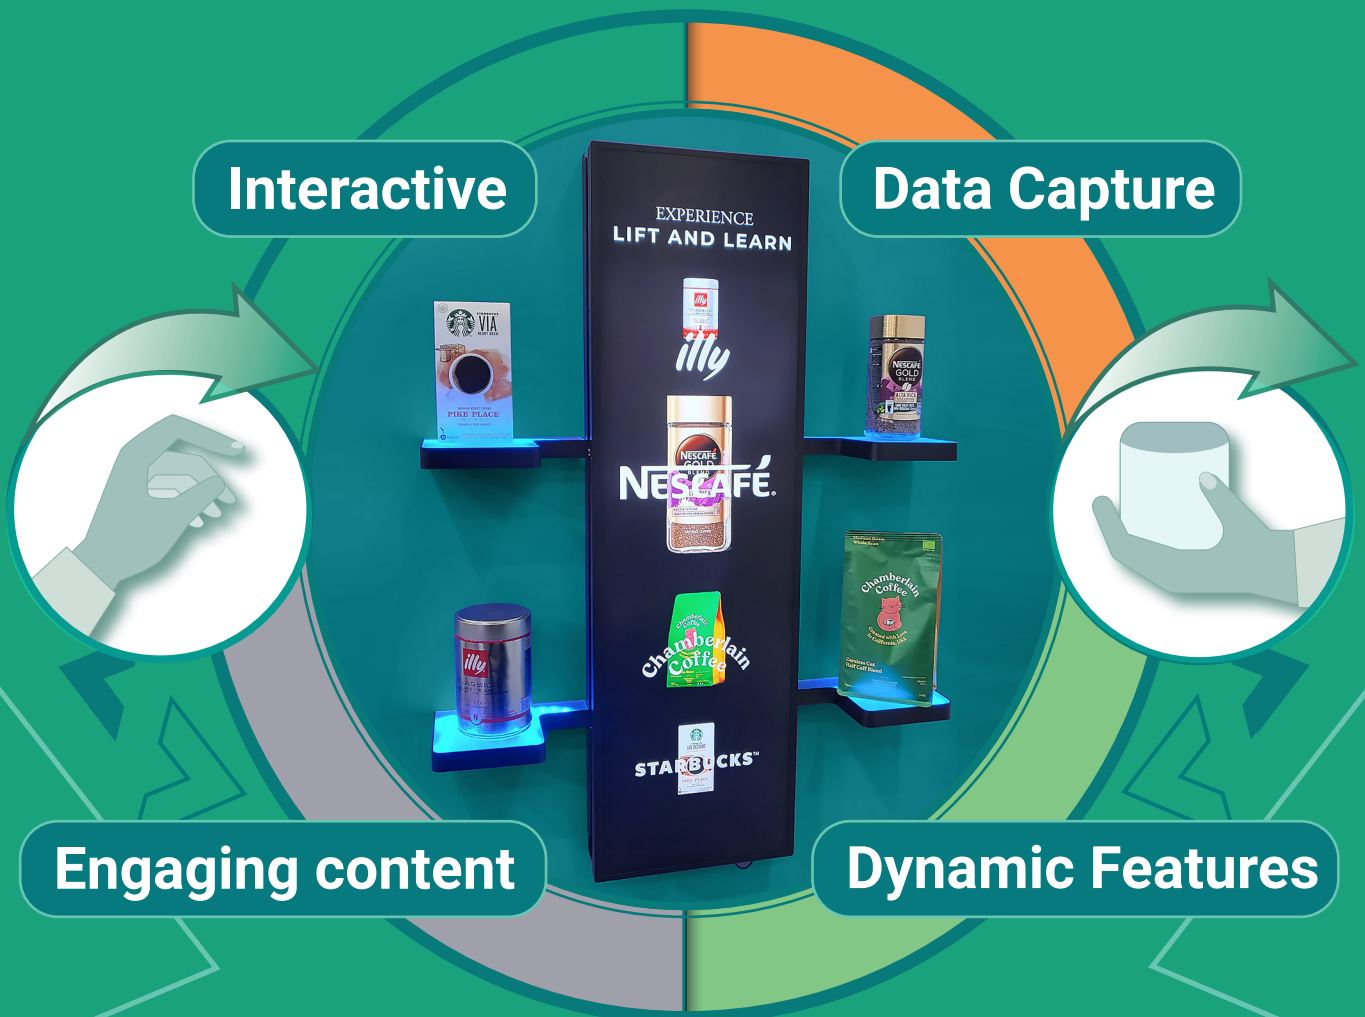

Lift 2 Inspire

Engage your customers with Evexi's - Lift 2 Inspire
An interactive digital signage solution that drives
customer engagement like never before:

- An out of the box ready to go solution for any product
- Rich and engaging content delivers a powerful brand experience
- Data insights help you refine the experience over time
- Proven & reliable hardware components

Lift 2 Inspire Components

Evexi

QTY	Description	SKU	Purchase Options
1	Evexi Digital Signage Mgr	EVX-ESM-12	Direct with vendor/JB&A
1	Digital Signage Media Player	EVX-PLR-HD	Source independently or through Evexi

Display

QTY	Description	SKU	Purchase Options
1	Samsung 37" Stretch	LH37SHRB-BGBXZA	Bluestar

Ergonomic Solutions

QTY	Description	SKU	Purchase Options
1	Stretch Screen Mount Samsung SH37F	SPDS4001	Bluestar
2	Right Hand Shelf	SPDS4010	Bluestar
2	Left Hand Shelf	SPDS4011	Bluestar