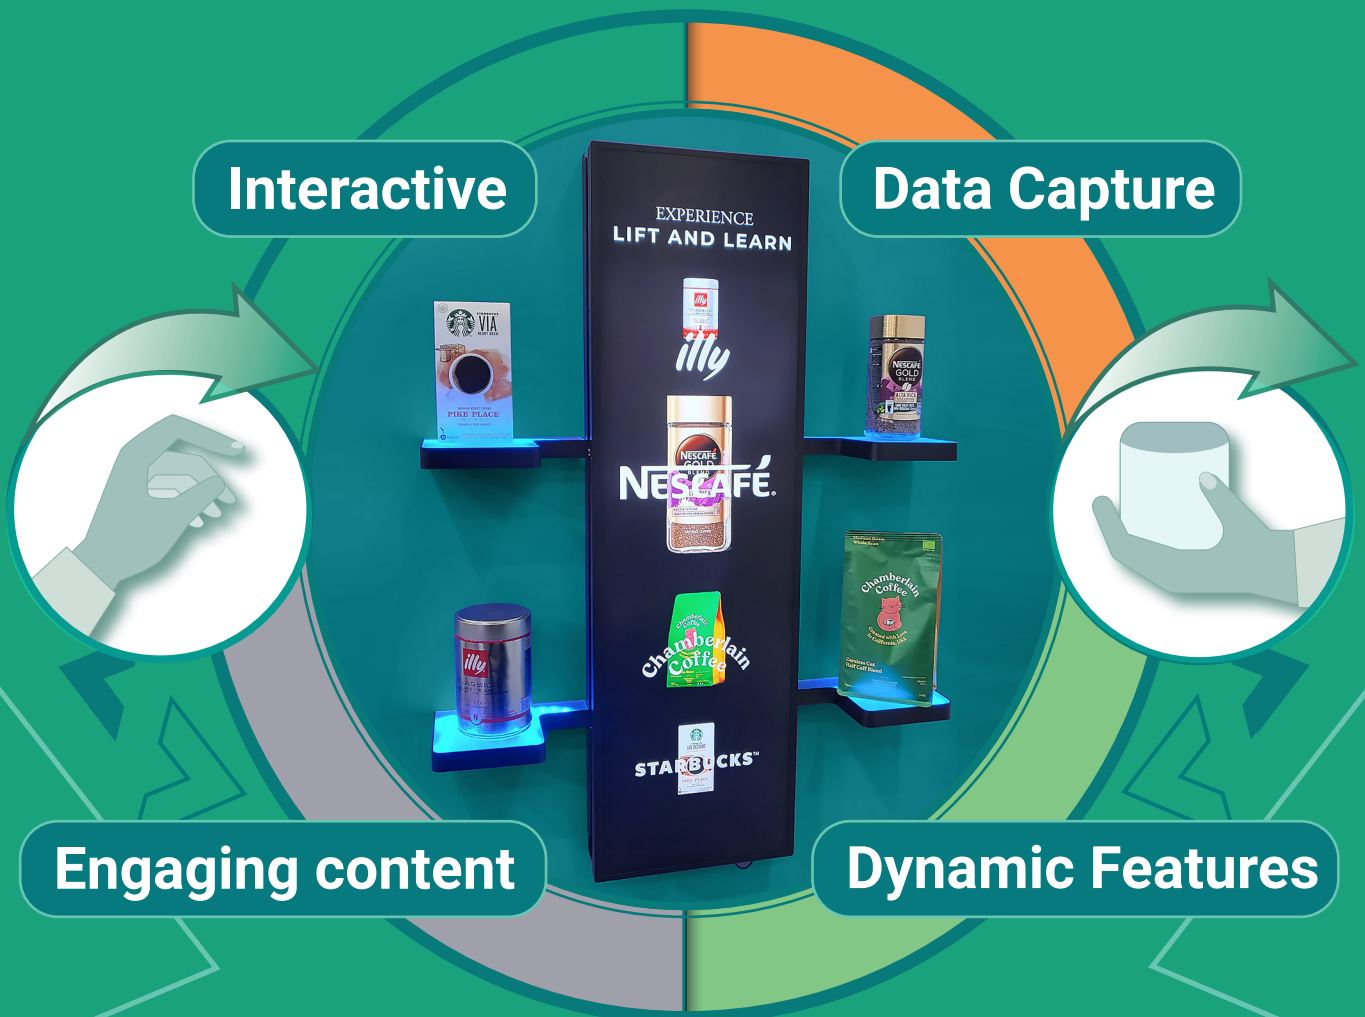

Lift 2 Inspire

Engage your customers with Evexi's - Lift 2 Inspire
An interactive digital signage solution that drives
customer engagement like never before:

- An out of the box ready to go solution for any product
- Rich and engaging content delivers a powerful brand experience
- Data insights help you refine the experience over time
- Proven & reliable hardware components

Lift 2 Inspire Components

Evexi

QTY	Description	SKU	Purchase Options
1	Evexi Digital Signage Mgr	EVX-ESM-12	Westcoast
1	Digital Signage Media Player	EVX-PLR-HD	Westcoast

Nexmosphere RFID

QTY	Description	SKU	Purchase Options
1	Controller	XC-741	Westcoast
4	RFID Driver	XR-DR1	Westcoast
4	RFID Antenna	XR-C05	Westcoast
4	X-talk Cable 180cm	CAX-M6W	Westcoast
2	RFID Tag nr 1-4	XNR-S14	Westcoast
4	Pixel LED Strip 50cm, 180cm	L-P230436W	Westcoast
1	Power Supply 12V	PS-1220UN	Westcoast
1	USB Cable	CA-UM6B	Westcoast

Display

QTY	Description	SKU	Purchase Options
1	Samsung 37" Stretch	LH37SHRB-BGBXZA	Westcoast

Ergonomic Solutions

QTY	Description	SKU	Purchase Options
1	Stretch Screen Mount Samsung SH37F	SPDS4001	Westcoast
2	Right Hand Shelf	SPDS4010	Westcoast
2	Left Hand Shelf	SPDS4011	Westcoast