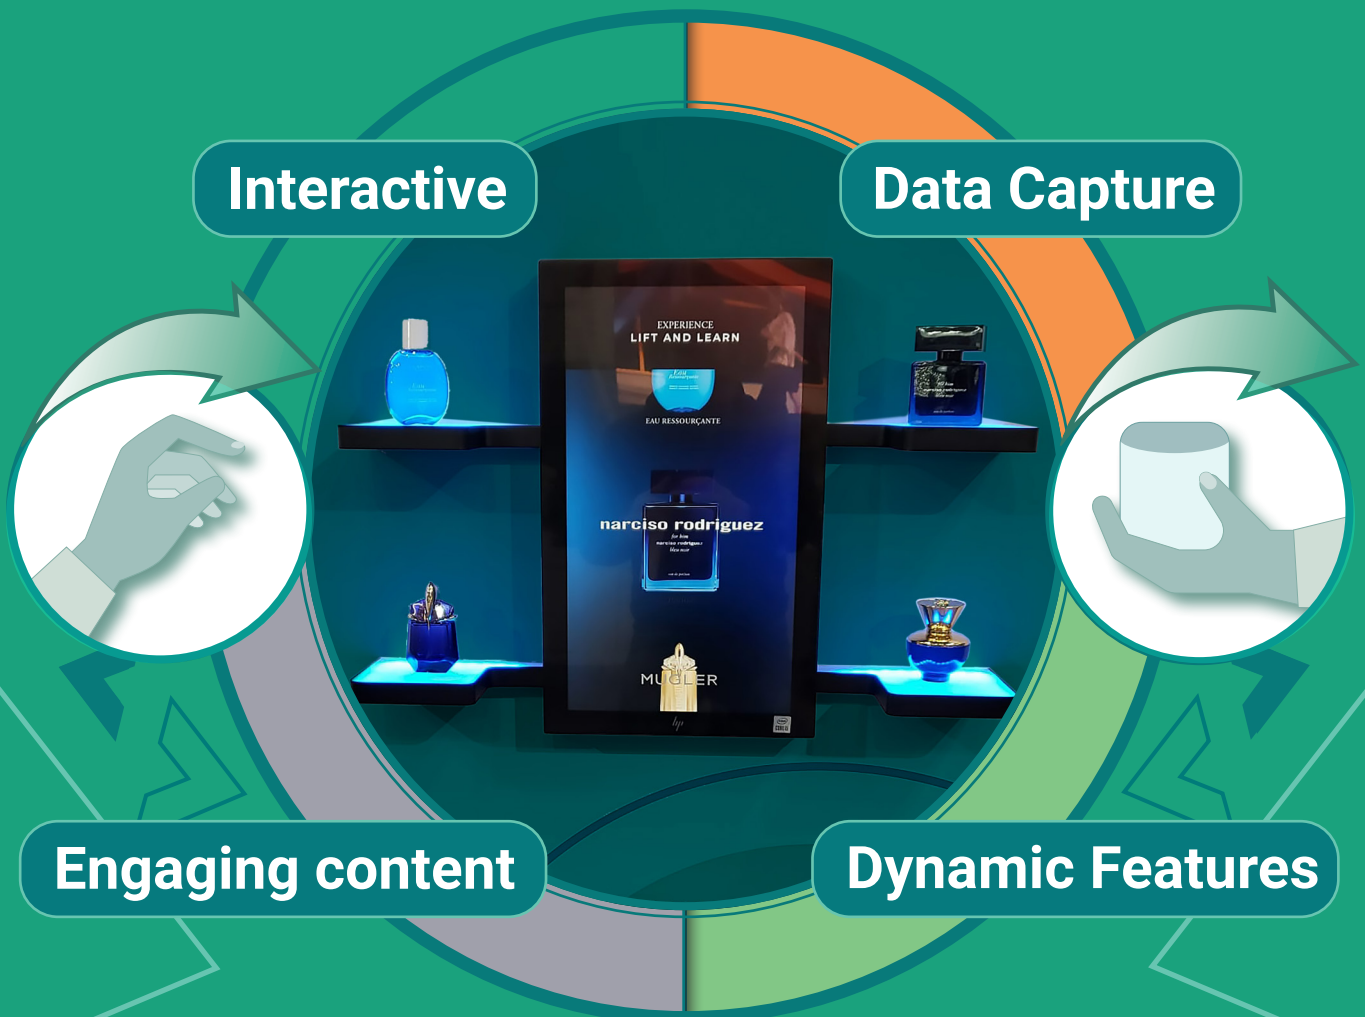

# Lift 2 Inspire

**Engage your customers with Evexi's - Lift 2 Inspire**  
**An interactive digital signage solution that drives customer engagement like never before:**

- An out of the box ready to go solution for any product
- Rich and engaging content delivers a powerful brand experience
- Data insights help you refine the experience over time
- Proven & reliable hardware components